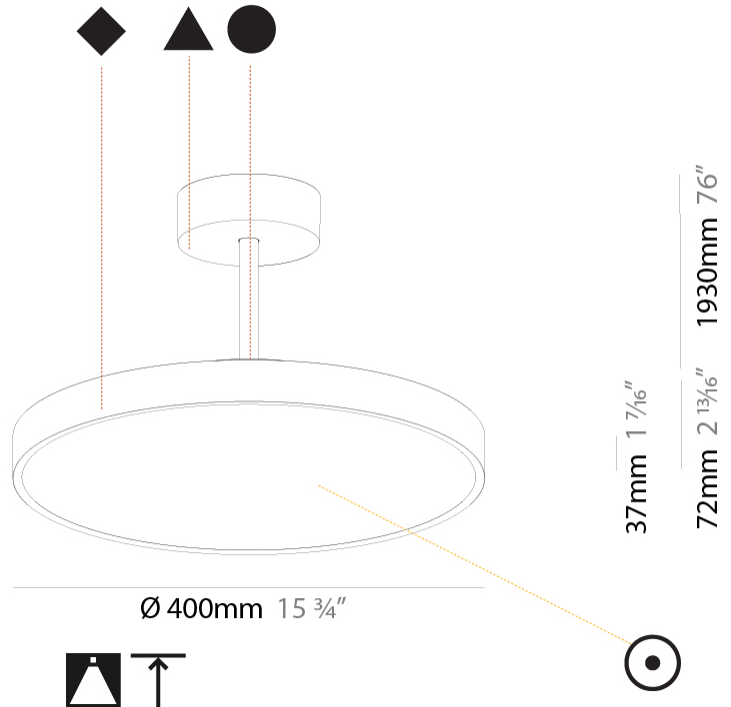

GENERAL

Series: Sign Diva Tube
Subseries: Sign Diva Tube
Partner: Prolicht
Division: Architectural
Installation: Suspension
Product Type: Pendant
Mounting Location: Ceiling
Light Distribution: Direct

PHYSICAL

Shape: Round
Diameter (mm): 400
Diameter (in): 15 3/4
Height (mm): 72
Height (in): 2 13/16
Max. Overall Height (mm): 2002
Max. Overall Height (in): 78 13/16
Weight (kg): 2.888
Weight (lbs): 6.366
Diffuser: PMMA - Opal / Micro-Prism / Sparkling Secret / Vintage Industrial
Fixture Finish: SSR / BKV / CWI / CRY / HAB / UFT / ITA / RUA / FTG / MYG / LOD / PUS / FRO / FUP / KIA / POP / BLS / SPG / MEY / GOH / CHC / COM / ABZ / JAG / OBR / MOS / ROR
Fixture Material: PMMA / Extruded Aluminum / Steel

ELECTRICAL

Lamp Type: LED (Zhaga Standard)
Input Wattage (W): 17
Total Output Wattage (W): 16
Dimming: Tri-Mode (Non-Dimming and Phase Dimming (120Vac only) and 0-10V Dimming)
Driver Included: Yes
Driver Location: Integrated
Driver Type: Constant Current - Universal
Driver Class: Class 2
Input Voltage (V): 120 - 277
Constant Current (MA): 500

LED

Color Temperature (°K): 2700 / 3000 / 3500 / 4000
Max. Delivered Lumen (lm): 1807 / 1943 / 1951 / 1991
Nominal Lumen (lm): 2250 / 2450 / 2430 / 2480
CRI: >90 CRI
Lamp Life (hrs): 50000

OPTICAL

RATINGS AND CERTIFICATIONS

Certified By: Certified for North American Standards
IP rating: IP20