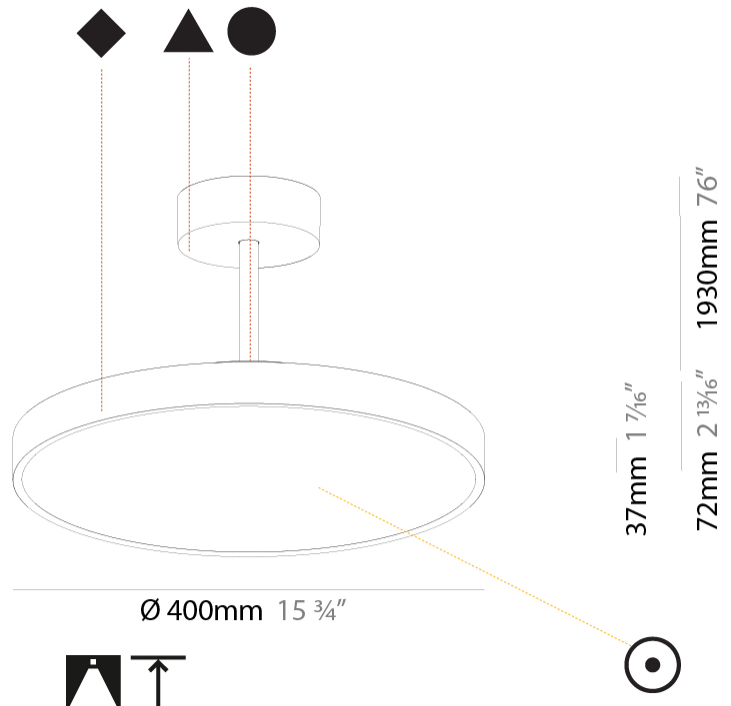

GENERAL

Series: Sign Diva Tube
Subseries: Sign Diva Tube
Brand: Prolicht
Division: Architectural
Mounting Type: Suspension
Mounting Location: Ceiling
Subcategory: Pendant

PHYSICAL

Shape: Round
Diameter (mm): 400
Diameter (in): 15 3/4
Height (mm): 72
Height (in): 2 13/16
Max. Overall Height (mm): 2002
Max. Overall Height (in): 78 13/16
Light Distribution: Direct
Weight (kg): 2.888
Weight (lbs): 6.366
Diffuser: PMMA - Opal / Micro-Prism / Sparkling Secret / Vintage Industrial
Fixture Finish: SSR / BKV / CWI / CRY / HAB / UFT / ITA / RUA / FTG / MYG / LOD / PUS / FRO / FUP / KIA / POP / BLS / SPG / MEY / GOH / GUM / CHC / COM / ABZ / JAG / OBR / MOS / ROR
Fixture Material: Extruded Aluminum / Steel

ELECTRICAL

Lamp Type: LED (Zhaga Standard)
Input Wattage (W): 17
Total Output Wattage (W): 16
Dimming: Tri-Mode (Non-Dimming and Phase Dimming (120Vac only) and 0-10V Dimming)
Driver Included: Yes
Driver Location: Integrated
Driver Type: Constant Current - Universal
Driver Class: Class 2
Input Voltage (V): 120 - 277
Constant Current (MA): 500

LED

Color Temperature (°K): 2700 / 3000 / 3500 / 4000
Max. Delivered Lumen (lm): 1807 / 1943 / 1951 / 1991
Nominal Lumen (lm): 2250 / 2450 / 2430 / 2480
CRI: >90 CRI
Lamp Life (hrs): 50000

OPTICAL

RATINGS AND CERTIFICATIONS

Certified By: Certified for North American Standards
IP rating: IP20